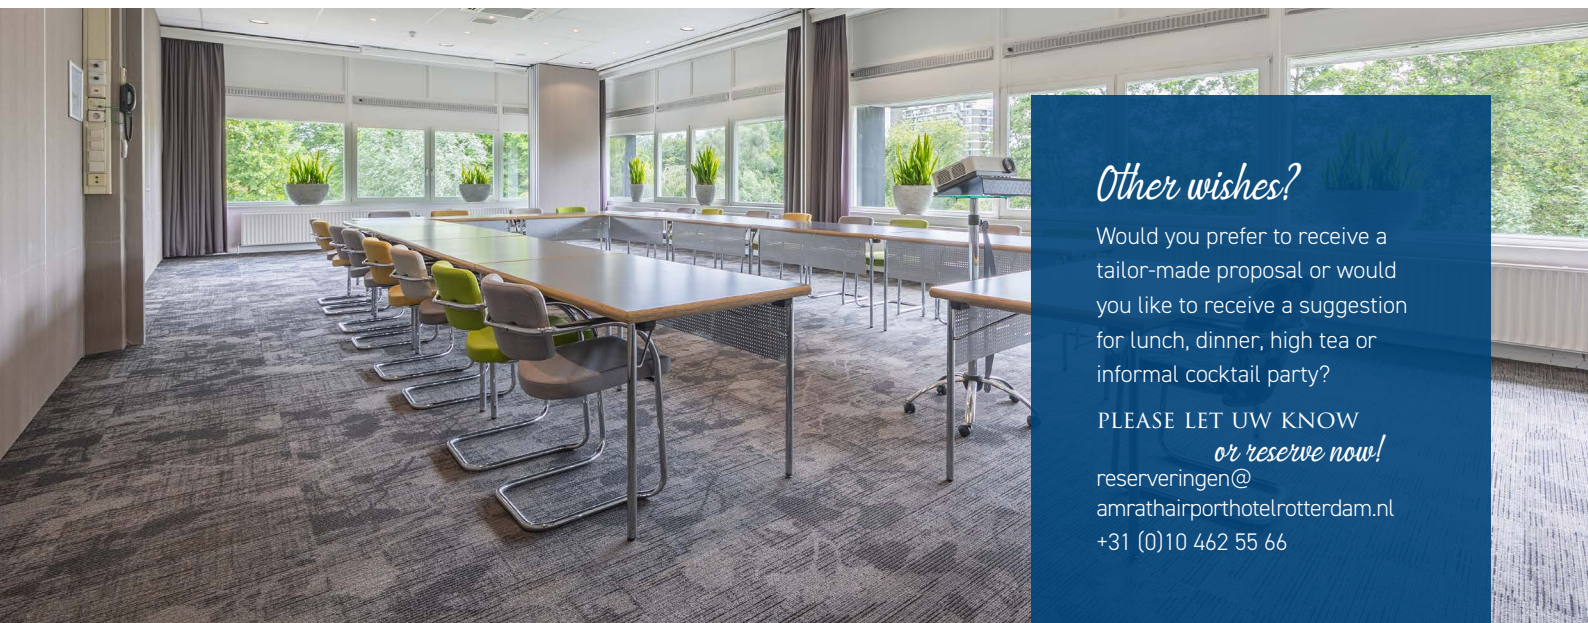

Meeting Rooms of Amrath Airport Hotel Rotterdam

MEETING ROOM	Board/Carré	U-shape	Cabaret	Theater	Reception	Dinner	m²
Rotterdam	20	15	30	40	50	24	51
Kopenhagen	20	15	30	40	50	24	50
Brussel	16	13	30	30	50	24	50
Londen	16	15	30	40	50	24	50
Wenen	18	19	30	50	60	32	61
Madrid	22	15	30	40	50	24	51
Rome	22	15	30	40	50	24	51
Bern	24	20	30	60	60	32	61
Parijs	18	15	30	30	50	24	45
Europa	Oefenruimte						
CONNECTED MEETING ROOMS							
Rotterdam-Brussel	42	28	60	80	100	60	102
Kopenhagen-Londen	42	28	60	80	100	60	100
Rome-Madrid	42	30	60	80	100	60	102
Brussel-Parijs	42	26	60	70	100	60	102
Madrid-Parijs	42	28	60	70	100	60	94
Wenen-Bern	48	44	70	100	100	60	120
Londen-Wenen	48	44	60	80	100	60	100
Rome-Parijs	60	50	70	120	150	90	153
Rotterdam-Parijs	60	50	70	150	150	90	153
Rome-Europa	60	0	80	120	150	90	178
Wenen-Europa	60	0	80	120	150	90	196
Kopenhagen-Wenen	60	0	70	120	150	90	153
Londen-Bern	60	0	80	120	150	90	181
Europa-Parijs	60	0	80	120	150	90	268
Londen-Europa	60	0	120	120	150	90	294
Wenen-Madrid	0	0	120	220	300	150	297

The numbers mentioned are indicative. On request and within the possibilities, wishes regarding set ups that are not mentioned can be honored. Prices for just room rental are available on request.

Other wishes?

Would you prefer to receive a tailor-made proposal or would you like to receive a suggestion for lunch, dinner, high tea or informal cocktail party?

PLEASE LET UW KNOW
or reserve now!
reserveringen@
amrathairporthotelrotterdam.nl
+31 (0)10 462 55 66